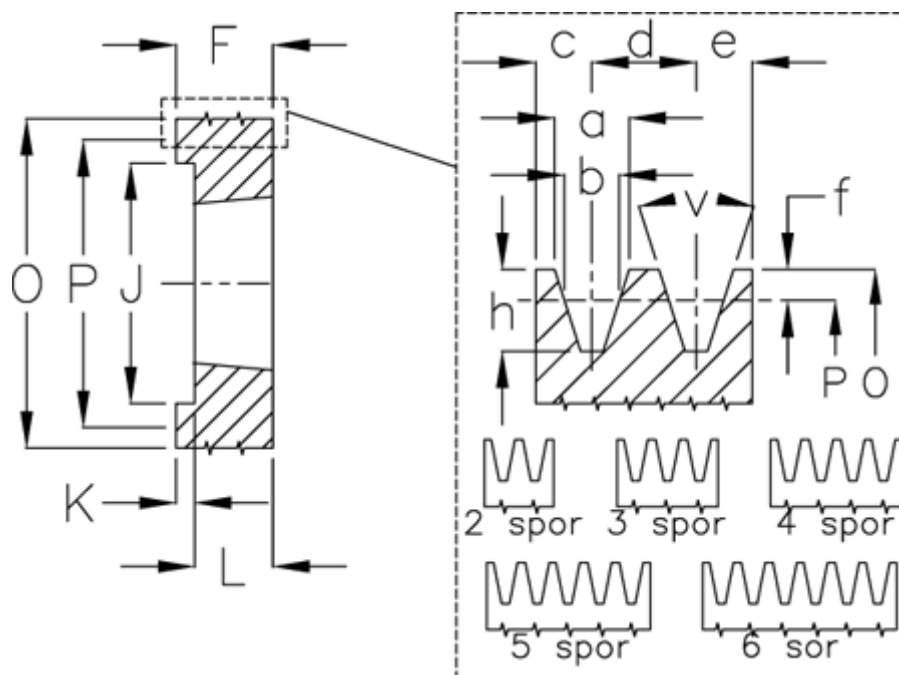

Article number: 604110015003

Description: V-belt pulley SPA 150/3 TL2517

## Measures

a	= 12,7	For bush	= 2517	P	= 150
b	= 11	h	= 13,8	Type	= SPA
Bush $\zeta$ max	= 60	J	= 116.0	v	= 38 grader
c	= 10	K	= 5		
d	= 15	L	= 45		
e	= 10	m	= -		
f	= 2,8	Number of ribs	= 3		
F	= -	O	= 155,5		